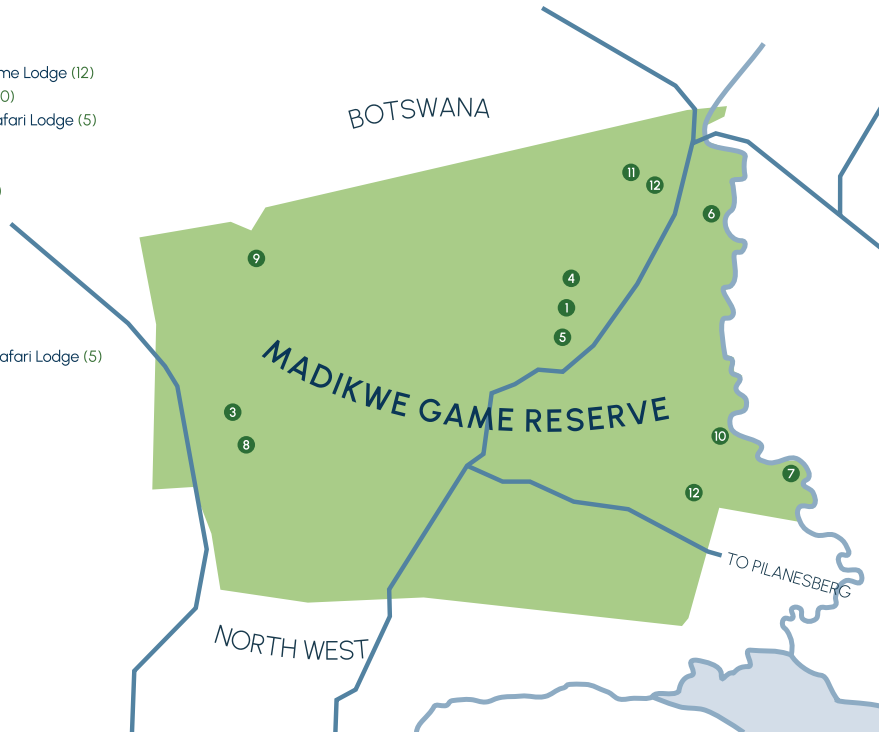

## TIMBAVATI

- 1 Motswari Game Lodge (15) and Geiger's Camp (4)
- 2 Kings Camp (9) and Waterbuck Private Camp (4)
- 3 &Beyond Ngala Tented Camp (20) and &Beyond Ngala
- 4 Thornybush Game Lodge (16)
- 4 Saseka Tented Camp (9)
- 5 Royal Malewane (6) and Africa House (6)

## KRUGER

- 28 Lion Sands Narina (9)
- 28 Lion Sands Tinga (9)
- 29 Hamilton's Tented Camp (6)
- 30 Imbali Safari Lodge (12)
- 31 Hoyo-Hoyo Tsonga Lodge (6)
- 32 Main Jock Camp (12) and Fitzpartrick's at Jock (3)
- 33 Lukimbi (16)
- 34 The Outpost Lodge (12)
- 35 Mdluli Safari Lodge (50)

## KLASERIE

- 36 Camp George (8)
- 37 Amani (4)
- 38 Waterside (8)

**PILANESBERG GAME RESERVE**  
(Number of rooms)

- 1 Ivory Tree (69)
- 2 Kwa Maritane Bush Lodge (91)
- 3 Bakubung (100)
- 4 Tshukudu Bush Lodge (10)
- 5 Shepherd's Tree Game Lodge (30)

**MADIKWE GAME RESERVE**  
(Number of rooms)

- 1 Madikwe Hills Private Game Lodge (12)
- 2 Madikwe Safari Lodge (20)
- 3 Royal Madikwe Luxury Safari Lodge (5)
- 4 Etali Safari Lodge (10)
- 5 Mateya Safari Lodge (5)
- 6 Madikwe River Lodge (16)
- 7 Morokuru Lodge (10)
- 8 Rhulani Safari Lodge (8)
- 9 Tau Game Lodge (30)
- 10 Jaci's Safari Lodge (8)  
and Jaci's Tree Lodge (8)
- 11 Molori Safari Lodge (5)
- 12 Jamala Madikwe Royal Safari Lodge (5)