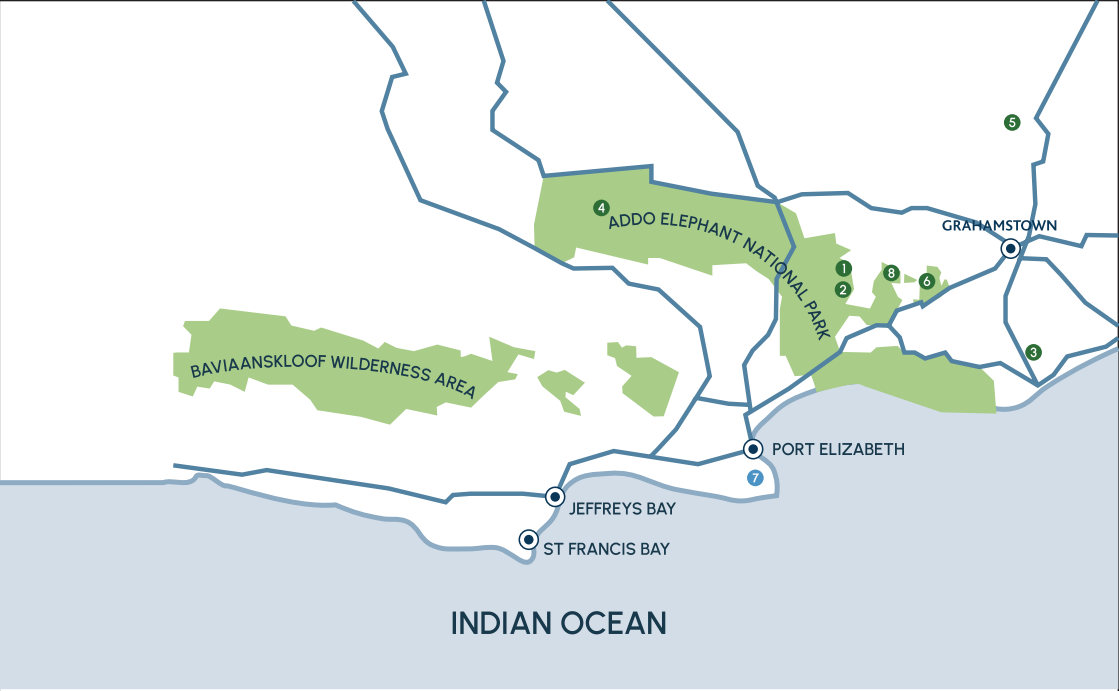

KWAZULU NATAL GAME LODGE
(Number of rooms)

- 1 Thanda Safari Lodge (9)
- 1 Thanda Villa iZulu (5)
- 1 Thanda Tented Camp (15)
- 2 &Beyond Phinda Forest Lodge (16)
- 3 &Beyond Phinda Mountain Lodge (20)
- 4 &Beyond Phinda Rock Lodge (6)
- 5 &Beyond Phinda Vlei Lodge (6)
- 6 &Beyond Phinda Zuka Lodge(8)
- 7 &Beyond The Homestead (4)