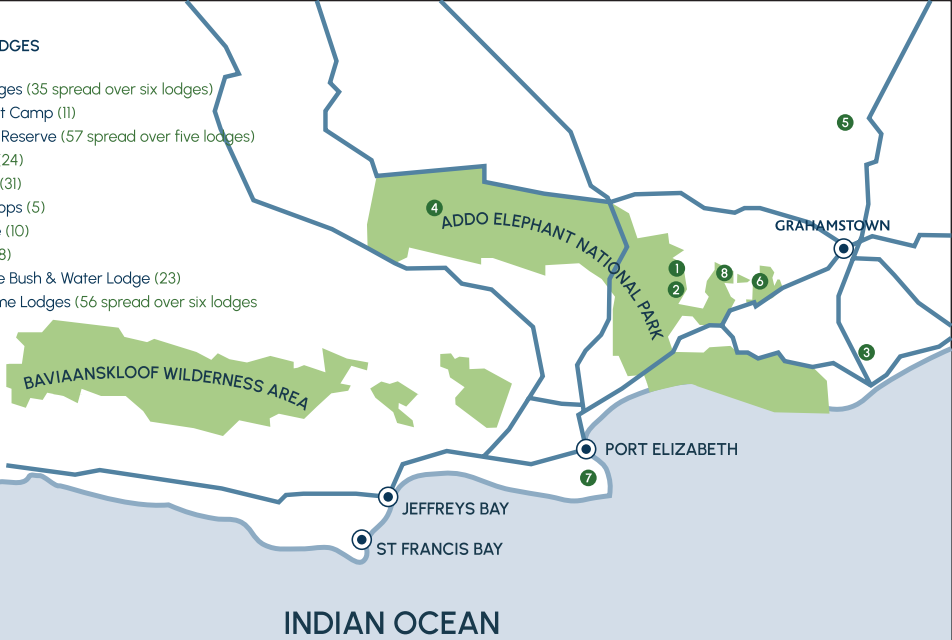

### SABI SAND

- 11 Simbambili (9)
- 12 Chitwa Chitwa (6)
- 12 Chitwa House (2)
- 13 Inyati Game Lodge (11)
- 14 Ulusaba Rock Lodge (8)
- 14 Ulusaba Safari Lodge (10)
- 14 Ulusaba Cliff Lodge (2)
- 15 Leopard Hills (8)
- 16 Savanna (9)
- 17 Exeter River Lodge (3)
- 18 Leadwood Lodge (3)
- 19 Dulini Lodge (6)
- 20 Idude (10)
- 21 Singita Boulders (12)
- 21 Singita Ebony (12)
- 21 Singita Castleton (6)
- 22 Londolazi Tree Camp (6)
- 22 Londolazi Pioneer (3)
- 22 Londolazi Granite Suites (3)
- 22 Londolazi Varty Camp (10)
- 22 Londolazi Founders Camp (10)
- 23 Mala Mala (34)
- 24 Notten's Camp (9)
- 25 Sabi Sabi Earth Lodge (13)
- 25 Sabi Sabi Bush Lodge (25)
- 25 Sabi Sabi Selati Camp (7)
- 25 Sabi Sabi Little Bush Lodge (6)
- 26 Lion Sands Ivory Lodge (9)
- 26 Lion Sands River Lodge (18)
- 27 &Beyond - Kirkman's Kamp (12)
- 27 &Beyond - Tengile River Lodge (9)

- 1 Ivory Tree (67)
- 2 Kwa Maritane (90)
- 3 Bakubung (100)
- 4 Tshukudu Bush Lodge (10)
- 5 Shepherd's Tree Game Lodge (31)

**MADIKWE GAME RESERVE**  
(Number of rooms)

- 1 Madikwe Hills Lodge (12)
- 2 Madikwe Safari Lodge (20)
- 3 Royal Madikwe Lodge (5)
- 4 Etali Safari Lodge (10)
- 5 Mateya Safari Lodge (5)
- 6 Madikwe River Lodge (16)
- 7 Morokuru Lodge (10)
- 8 Rhulani Safari Lodge (8)
- 9 Tau Game Lodge (30)
- 10 Jaci's Safari Lodge (10) and Jaci's Tree Lodge (8)
- 11 Molori Safari Lodge (5)
- 12 Jamala Madikwe Royal Safari Lodge (5)

### EASTERN CAPE LODGES

(Number of rooms)

- 1 Amakhala Lodges (35 spread over six lodges)
- 2 Gorah Elephant Camp (11)
- 3 Kariega Game Reserve (57 spread over five lodges)
- 4 Kuzuko Lodge (24)
- 5 Kwantu Lodge (31)
- 6 Lalibela Tree Tops (5)  
Lentaba Lodge (10)  
Mark's Camp (8)
- 7 Pumba Msenge Bush & Water Lodge (23)
- 8 Shamwari Game Lodges (56 spread over six lodges)