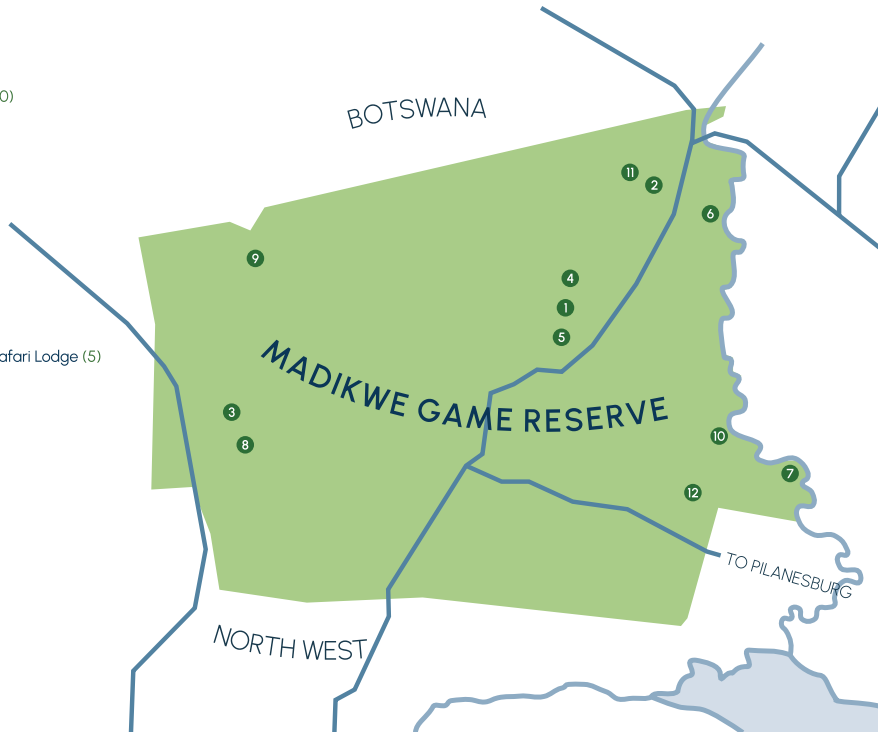

### KRUGER

- 28 Lion Sands Narina (9)
- 28 Lion Sands Tinga (9)
- 29 Hamilton's Tented Camp (6)
- 30 Imbali Safari Lodge (12)
- 31 Hoyo-Hoyo Tsonga Lodge (6)
- 32 Main Jock Camp (12) and Fitzpartrick's at Jock (3)
- 33 Lukimbi (16)
- 34 The Outpost Lodge (12)
- 35 Mdululi Safari Lodge (50)

- 1 Ivory Tree (67)
- 2 Kwa Maritane (90)
- 3 Bakubung (100)
- 4 Tshukudu Bush Lodge (10)
- 5 Shepherd's Tree Game Lodge (31)

**MADIKWE GAME RESERVE**  
(Number of rooms)

- 1 Madikwe Hills Lodge (12)
- 2 Madikwe Safari Lodge (20)
- 3 Royal Madikwe Lodge (5)
- 4 Etali Safari Lodge (10)
- 5 Mateya Safari Lodge (5)
- 6 Madikwe River Lodge (16)
- 7 Morokuru Lodge (10)
- 8 Rhulani Safari Lodge (8)
- 9 Tau Game Lodge (30)
- 10 Jaci's Safari Lodge (10) and Jaci's Tree Lodge (8)
- 11 Molori Safari Lodge (5)
- 12 Jamala Madikwe Royal Safari Lodge (5)

### EASTERN CAPE LODGES

(Number of rooms)

- 1 Amakhala Lodges (35 spread over six lodges)
- 2 Gorah Elephant Camp (11)
- 3 Kariega Game Reserve (57 spread over five lodges)
- 4 Kuzuko Lodge (24)
- 5 Kwantu Lodge (31)
- 6 Lalibela Tree Tops (5)  
Lentaba Lodge (10)  
Mark's Camp (8)
- 7 Pumba Msenge Bush & Water Lodge (23)
- 8 Shamwari Game Lodges (56 spread over six lodges)